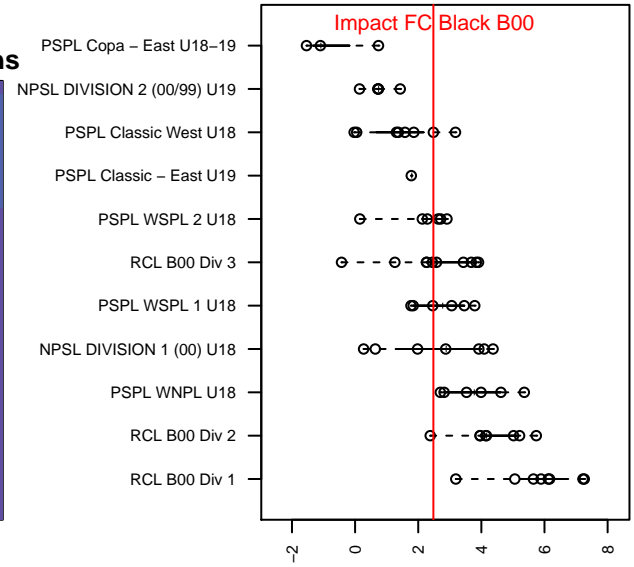

# Impact FC Black B00

Cascade SC  
 Renton, WA  
 B00 total strength=1537  
 attack=15.12 defense=10.94  
 fall league = PSPL Classic West U18

alt names used:  
 CSC Impact FC 00 Black  
 CSC IMPACT FC 00 BLACK (WA)  
 CSC Impact FC 00 Black

Venues played:  
 2017 Rainier Challenge Samba U19  
 2017 Crossfire Select U19 Gold  
 2017 PSPL Classic West U18  
 2017 WA Cup Silver U18  
 2017 PSPL Win HS Classic 1 – West U18

**Impact FC Black B00**  
 Dots are actual minus expected GF (blue circles) and GA (red triangles).  
 Blue line is smoothed change in attack strength. Red is smoothed change in defense strength.

**attack and defense variance (black dot)  
relative to other teams  
and top 10 in region**

**attack and defense rating  
relative to others at age  
and all opponents in last 13 months**

**Performance relative to 13 month average**