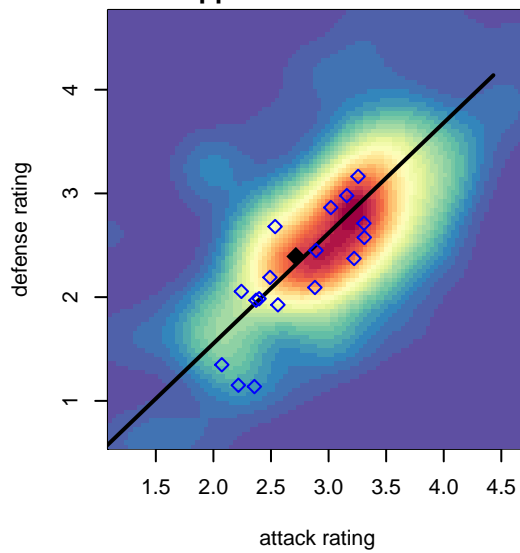

# Impact FC Black B00

Cascade SC  
 Renton, WA  
 B00 total strength=1537  
 attack=15.12 defense=10.94  
 fall league = PSPL Classic West U18

alt names used:  
 CSC Impact FC 00 Black  
 CSC IMPACT FC 00 BLACK (WA)  
 CSC Impact FC 00 Black

Venues played:  
 2017 Rainier Challenge Samba U19  
 2017 Crossfire Select U19 Gold  
 2017 PSPL Classic West U18  
 2017 WA Cup Silver U18  
 2017 PSPL Win HS Classic 1 – West U18

**Impact FC Black B00**  
 Dots are actual minus expected GF (blue circles) and GA (red triangles).  
 Blue line is smoothed change in attack strength. Red is smoothed change in defense strength.

**attack and defense variance (black dot)  
relative to other teams  
and top 10 in region**

**attack and defense rating  
relative to others at age  
and all opponents in last 13 months**

**Performance relative to 13 month average**