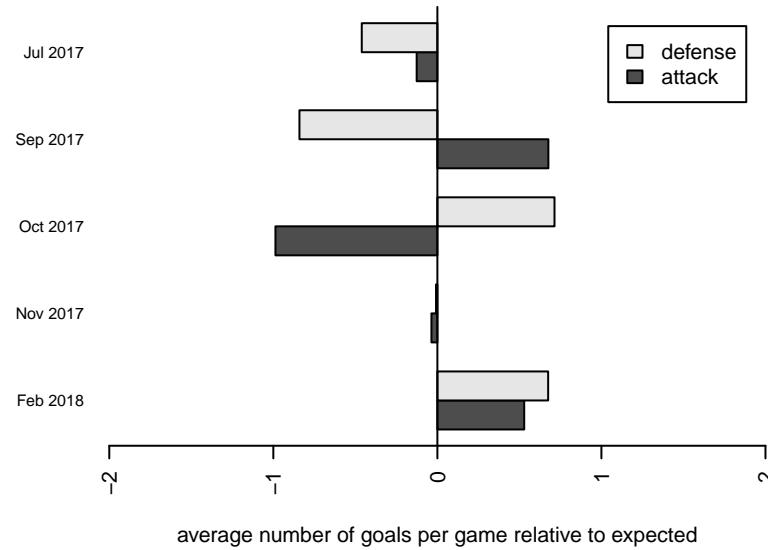

Performance relative to 13 month average