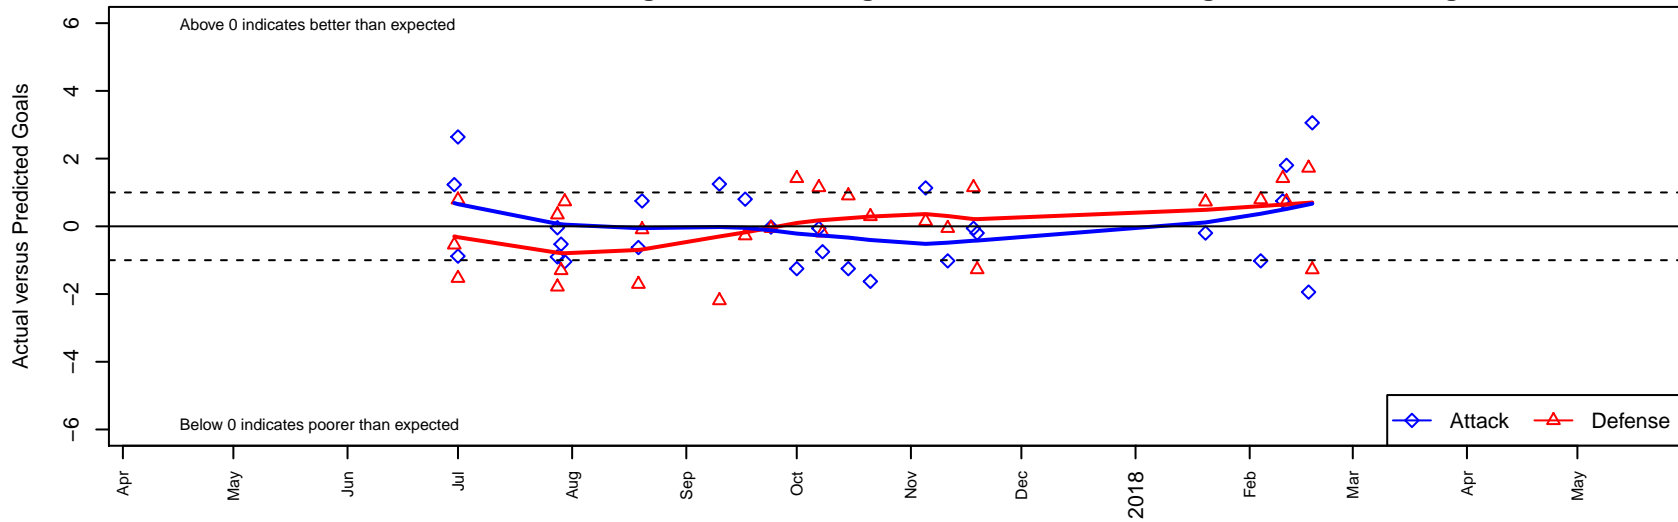

# Impact FC Black B00

Cascade SC  
 Renton, WA  
 B00 total strength=1537  
 attack=15.12 defense=10.94  
 fall league = PSPL Classic West U18

alt names used:  
 CSC Impact FC 00 Black  
 CSC IMPACT FC 00 BLACK (WA)  
 CSC Impact FC 00 Black

Venues played:  
 2017 Rainier Challenge Samba U19  
 2017 Crossfire Select U19 Gold  
 2017 PSPL Classic West U18  
 2017 WA Cup Silver U18  
 2017 PSPL Win HS Classic 1 – West U18

**Impact FC Black B00**  
 Dots are actual minus expected GF (blue circles) and GA (red triangles).  
 Blue line is smoothed change in attack strength. Red is smoothed change in defense strength.

**attack and defense variance (black dot)  
relative to other teams  
and top 10 in region**

**attack and defense rating  
relative to others at age  
and all opponents in last 13 months**

**Performance relative to 13 month average**