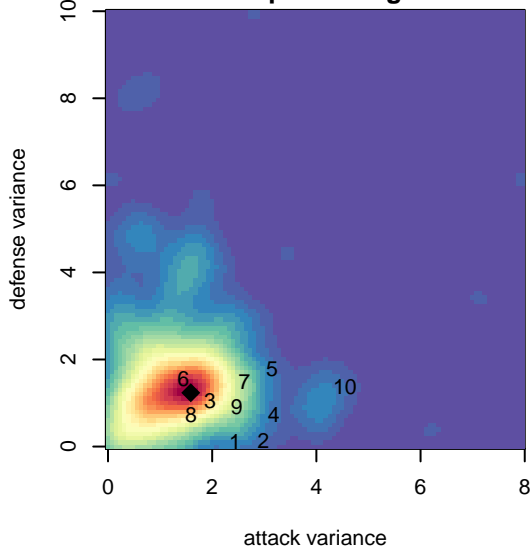

# Impact FC Black B00

Cascade SC  
 Renton, WA  
 B00 total strength=1537  
 attack=15.12 defense=10.94  
 fall league = PSPL Classic West U18

alt names used:  
 CSC Impact FC 00 Black  
 CSC IMPACT FC 00 BLACK (WA)  
 CSC Impact FC 00 Black

Venues played:  
 2017 Rainier Challenge Samba U19  
 2017 Crossfire Select U19 Gold  
 2017 PSPL Classic West U18  
 2017 WA Cup Silver U18  
 2017 PSPL Win HS Classic 1 – West U18

**Impact FC Black B00**  
 Dots are actual minus expected GF (blue circles) and GA (red triangles).  
 Blue line is smoothed change in attack strength. Red is smoothed change in defense strength.

**attack and defense variance (black dot)  
relative to other teams  
and top 10 in region**

**attack and defense rating  
relative to others at age  
and all opponents in last 13 months**

**Performance relative to 13 month average**