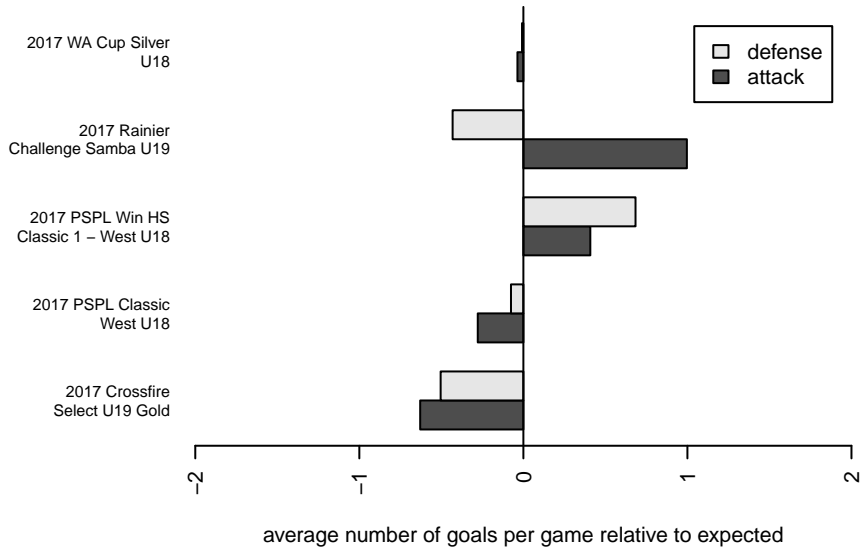

# Impact FC Black B00

Cascade SC  
 Renton, WA  
 B00 total strength=1537  
 attack=15.12 defense=10.94  
 fall league = PSPL Classic West U18

alt names used:  
 CSC Impact FC 00 Black  
 CSC IMPACT FC 00 BLACK (WA)  
 CSC Impact FC 00 Black

Venues played:  
 2017 Rainier Challenge Samba U19  
 2017 Crossfire Select U19 Gold  
 2017 PSPL Classic West U18  
 2017 WA Cup Silver U18  
 2017 PSPL Win HS Classic 1 – West U18

**Impact FC Black B00**  
 Dots are actual minus expected GF (blue circles) and GA (red triangles).  
 Blue line is smoothed change in attack strength. Red is smoothed change in defense strength.

**attack and defense variance (black dot)  
relative to other teams  
and top 10 in region**

**attack and defense rating  
relative to others at age  
and all opponents in last 13 months**

**Performance relative to 13 month average**